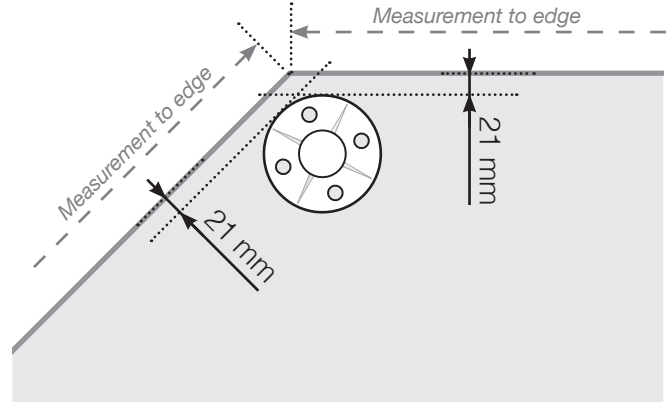

MEASUREMENT DIAGRAM

PLACEMENT - STAINLESS STEEL POSTS WITH FEET FOR CABLE BARRIER

OUTER CORNER

OUTER CORNER NOT 90°

INNER CORNER NOT 90°

INNER CORNER

END OF POST

Please note that the drawings are not to scale
 © Räckesbutiken Sweden AB - www.balustradestore.eu
 2019-03-25 v.1.0