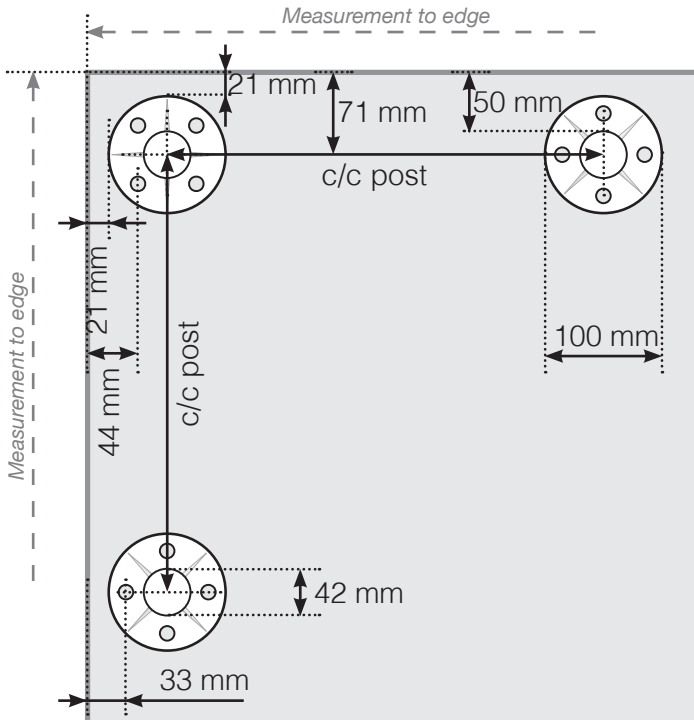

MEASUREMENT DIAGRAM

PLACEMENT - STAINLESS STEEL POSTS WITH FEET FOR CABLE BARRIER

OUTER CORNER

OUTER CORNER NOT 90°

INNER CORNER NOT 90°

INNER CORNER

END OF POST

Please note that the drawings are not to scale
 © Räckesbutiken Sweden AB - www.balustradestore.eu
 2019-03-25 v.1.0