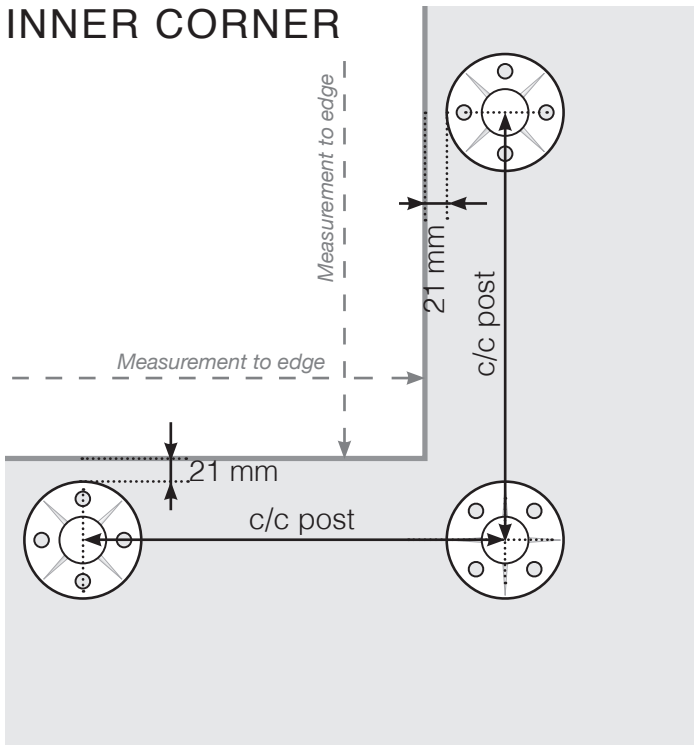

MEASUREMENT DIAGRAM

PLACEMENT - STAINLESS STEEL POSTS WITH FEET FOR CABLE BARRIER

OUTER CORNER

OUTER CORNER NOT 90°

INNER CORNER NOT 90°

INNER CORNER

END OF POST

Please note that the drawings are not to scale
 © Räckesbutiken Sweden AB - www.balustradestore.eu
 2019-03-25 v.1.0