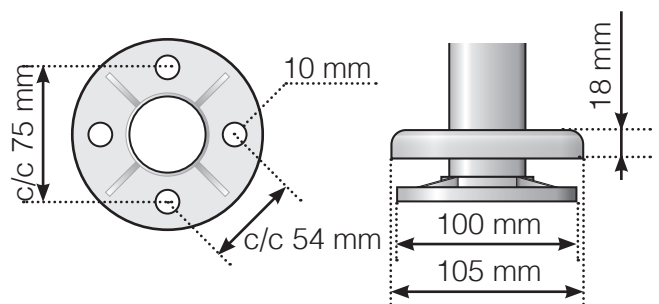

MEASUREMENT DIAGRAM

PLACEMENT - STAINLESS STEEL POSTS WITH FEET FOR CABLE BARRIER

OUTER CORNER

OUTER CORNER NOT 90°

INNER CORNER NOT 90°

INNER CORNER

END OF POST

Please note that the drawings are not to scale
 © Räckesbutiken Sweden AB - www.balustradestore.eu
 2019-03-25 v.1.0