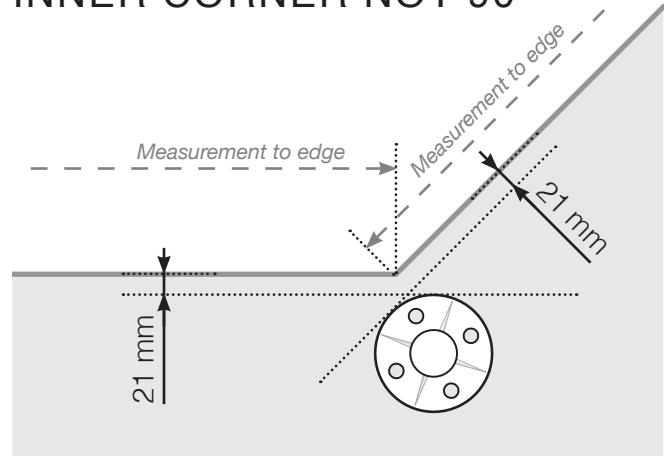

MEASUREMENT DIAGRAM

PLACEMENT - STAINLESS STEEL POSTS WITH FEET FOR CABLE BARRIER

OUTER CORNER

OUTER CORNER NOT 90°

INNER CORNER NOT 90°

INNER CORNER

END OF POST

Please note that the drawings are not to scale
 © Räckesbutiken Sweden AB - www.balustradestore.eu
 2019-03-25 v.1.0