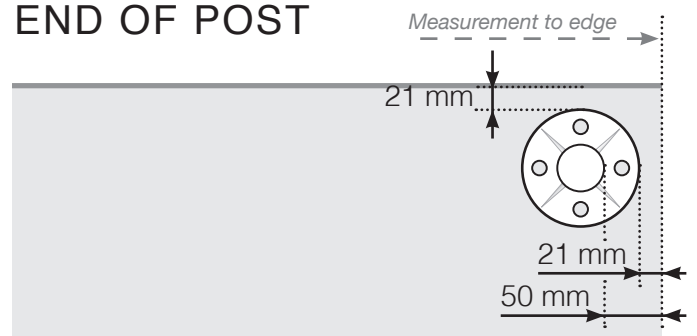

MEASUREMENT DIAGRAM

PLACEMENT - STAINLESS STEEL POSTS WITH FEET FOR CABLE BARRIER

OUTER CORNER

OUTER CORNER NOT 90°

INNER CORNER NOT 90°

INNER CORNER

END OF POST

Please note that the drawings are not to scale
 © Räckesbutiken Sweden AB - www.balustradestore.eu
 2019-03-25 v.1.0