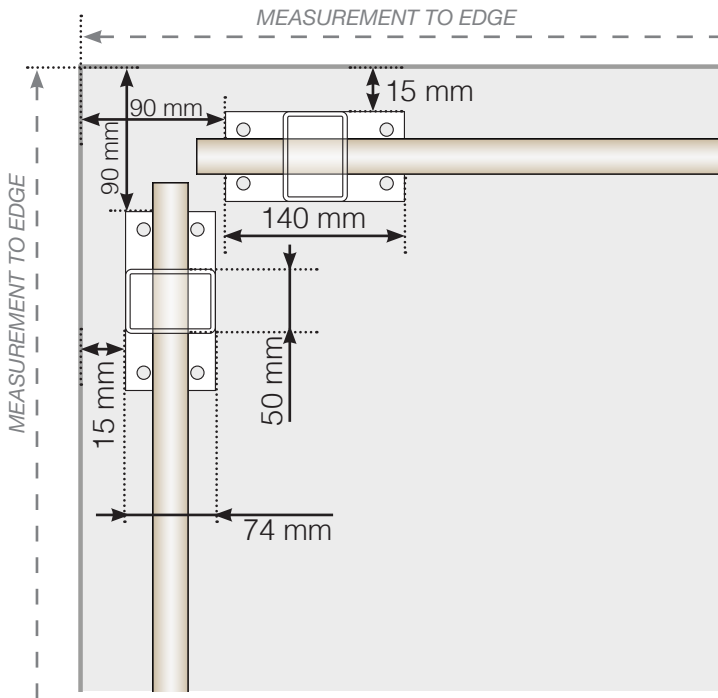

# MEASUREMENT TEMPLATE

---

# MEASUREMENT TEMPLATE

PLACEMENT - ALUMINIUM POSTS WITH BASE 50X70 PROFILE

## OUTER CORNER NOT 90°

## INNER CORNER NOT 90°