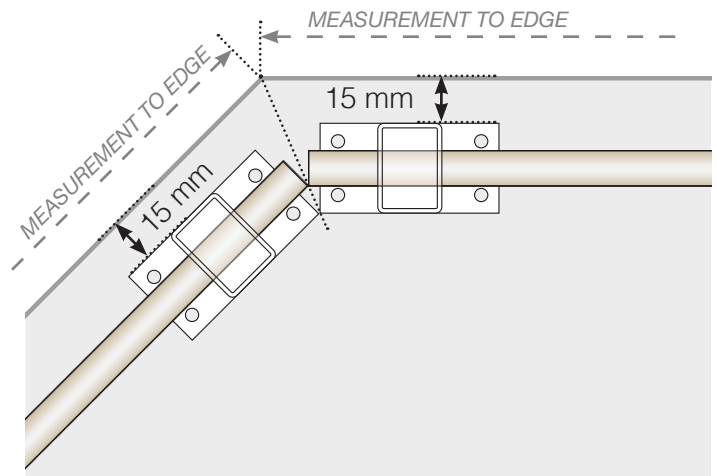

# MEASUREMENT TEMPLATE

---

# MEASUREMENT TEMPLATE

PLACEMENT - ALUMINIUM POSTS WITH BASE 50X70 PROFILE

## OUTER CORNER NOT 90°

## INNER CORNER NOT 90°