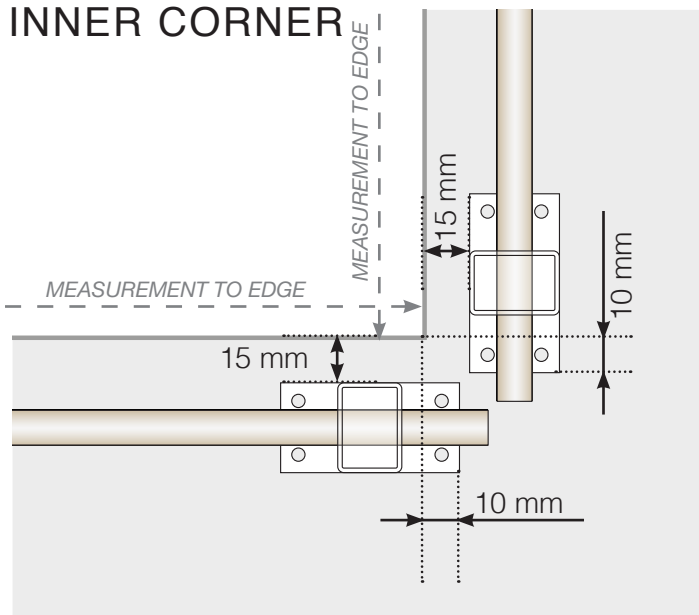

INNER CORNER