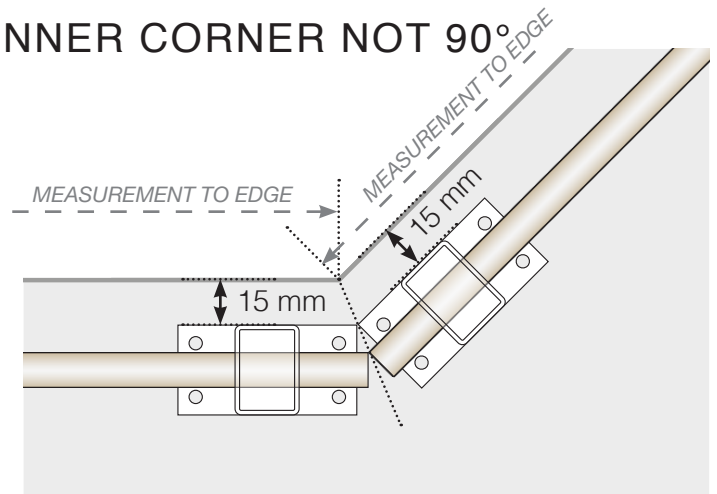

# MEASUREMENT TEMPLATE

PLACEMENT - ALUMINIUM POSTS WITH BASE 50X70 PROFILE

## OUTER CORNER NOT 90°

## INNER CORNER NOT 90°