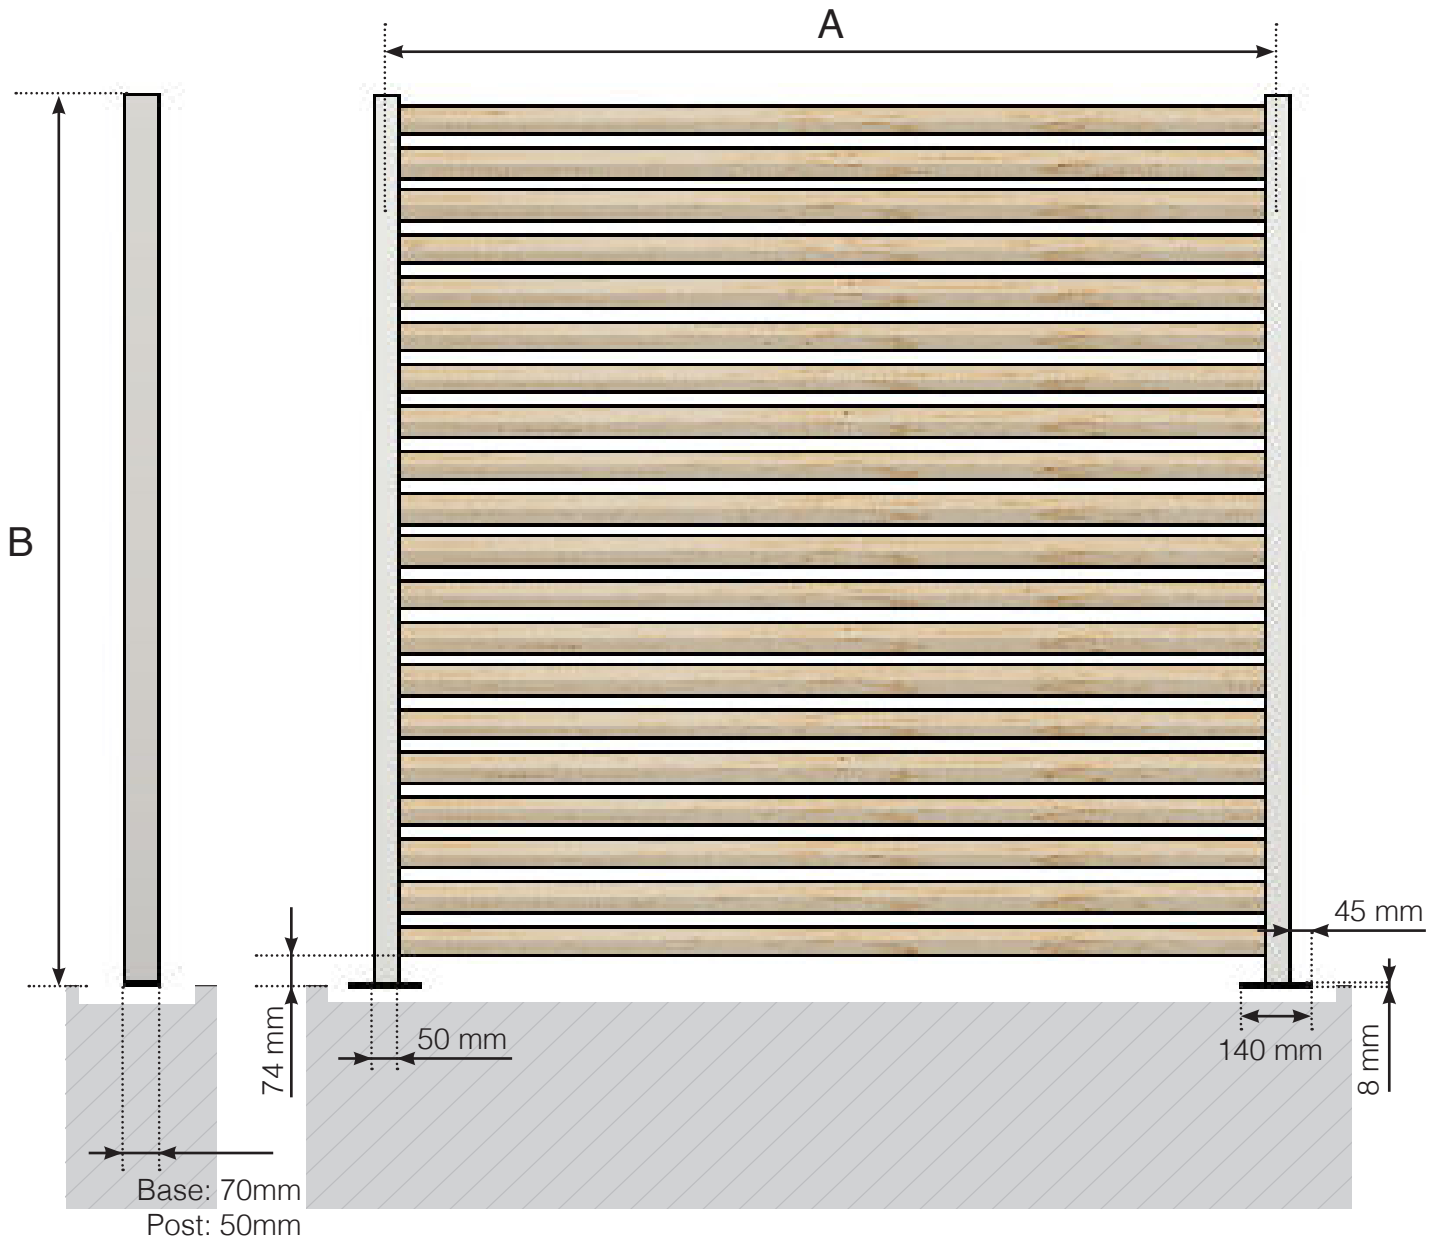

DETAILED DIMENSIONS

ALUMINIUM FENCE 50X50 POST

A - Post center-to-center spacing depending on side length and number of sections

B - Total height of the railing based on selection

Please note that the drawings are not to scale.

© Räckesbutiken Sweden AB - <https://www.balustradestore.eu/>
2026-03-07 v.1.0