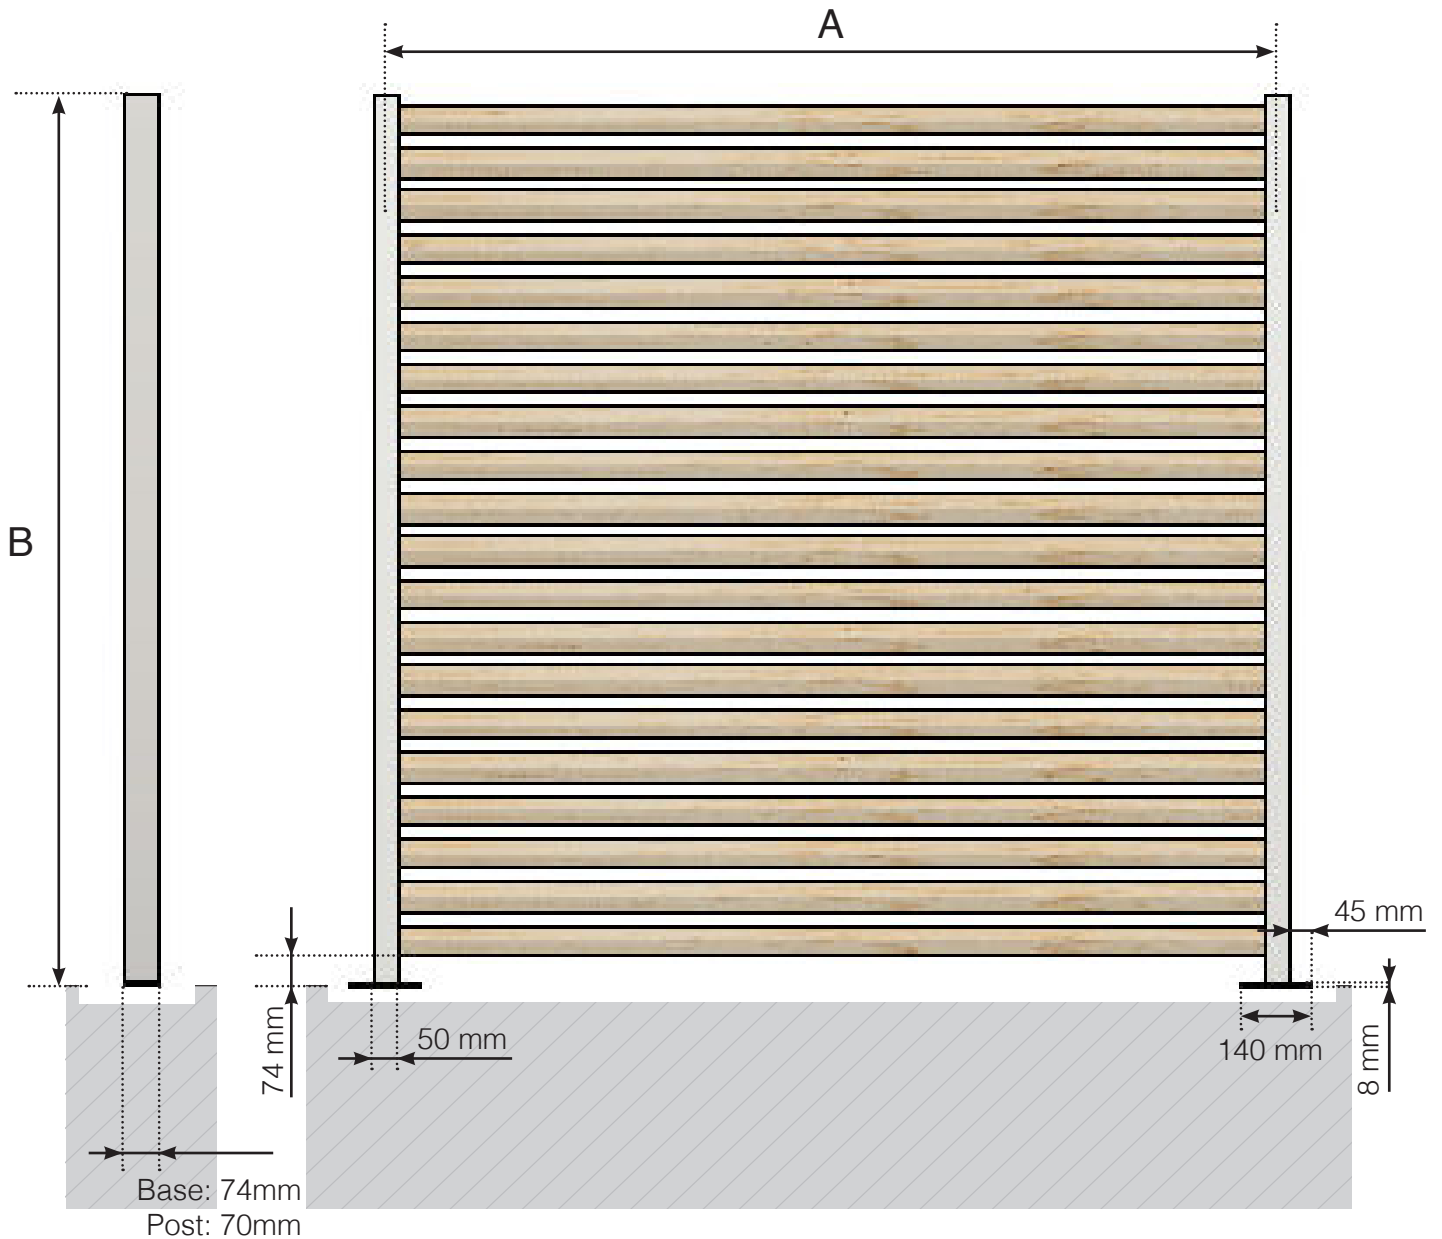

# DETAILED DIMENSIONS

---

# DETAILED DIMENSIONS

## ALUMINIUM FENCE 50X70 POST

A - Post center-to-center spacing depending on side length and number of sections

B - Total height of the railing based on selection

Please note that the drawings are not to scale.