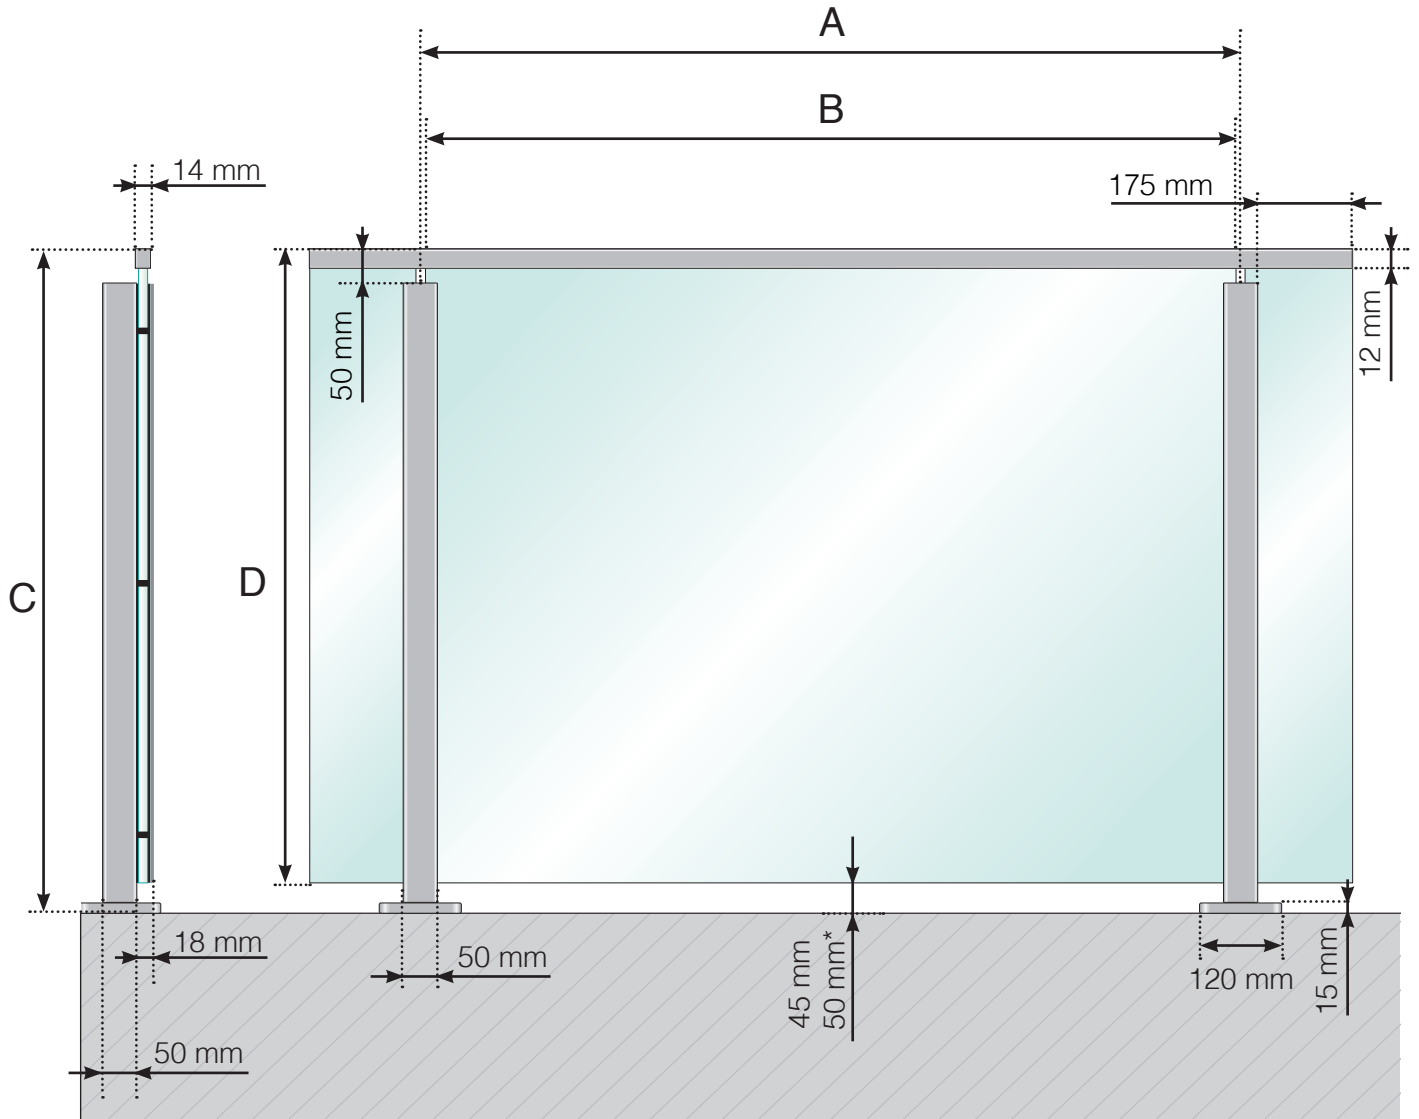

B - The width of the glass depends on the length of the sides and the number of sections

C - Total height of the railing

D - Glass height

* - Only when $A \geq 1300$ mm.

Please note that the drawings are not to scale

© Räckesbutiken Sweden AB - www.balustradestore.eu

2022-10-10 v.1.0

BALUSTRADESTORE.EU

DETAILED MEASUREMENTS

ALUMINIUM RAILING WITH FOOT - HIGH POST
ALUMINIUM TRIM FOR GLASS - INNER MOUNTED GLASS

A - The c/c dimensions of the posts depend on the length of the sides and number of sections