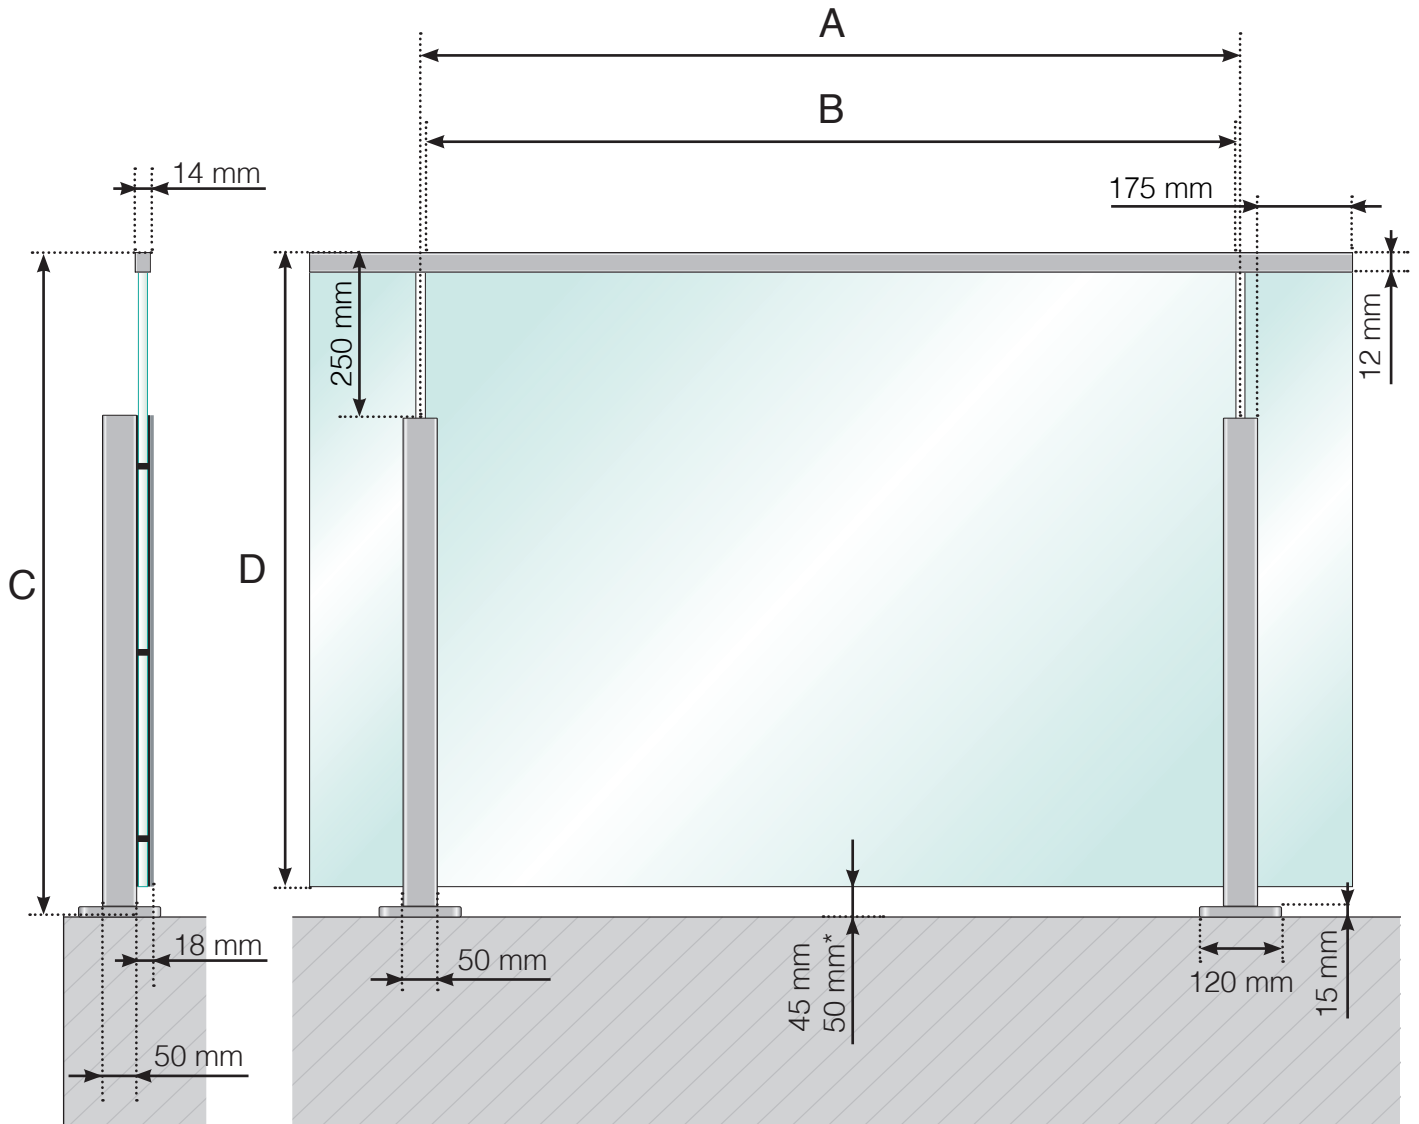

DETAILED MEASUREMENTS

ALUMINIUM RAILING WITH FOOT - STANDARD HEIGHT POST
INNER MOUNTED GLASS

A - The c/c dimensions of the posts depend on the length of the sides and number of sections

B - The width of the glass depends on the length of the sides and the number of sections

C - Total height of the railing

D - Glass height

* - Only when $A \geq 1300$ mm.

Please note that the drawings are not to scale

© Räckesbutiken Sweden AB - www.balustradestore.eu

2018-11-01 v.1.0

BALUSTRADESTORE.EU

DETAILED MEASUREMENTS

ALUMINIUM RAILING WITH FOOT - STANDARD HEIGHT POST
ALUMINIUM TRIM FOR GLASS - INNER MOUNTED GLASS

A - The c/c dimensions of the posts depend on the length of the sides and number of sections

B - The width of the glass depends on the length of the sides and the number of sections

C - Total height of the railing

D - Glass height

* - Only when $A \geq 1300$ mm.

Please note that the drawings are not to scale