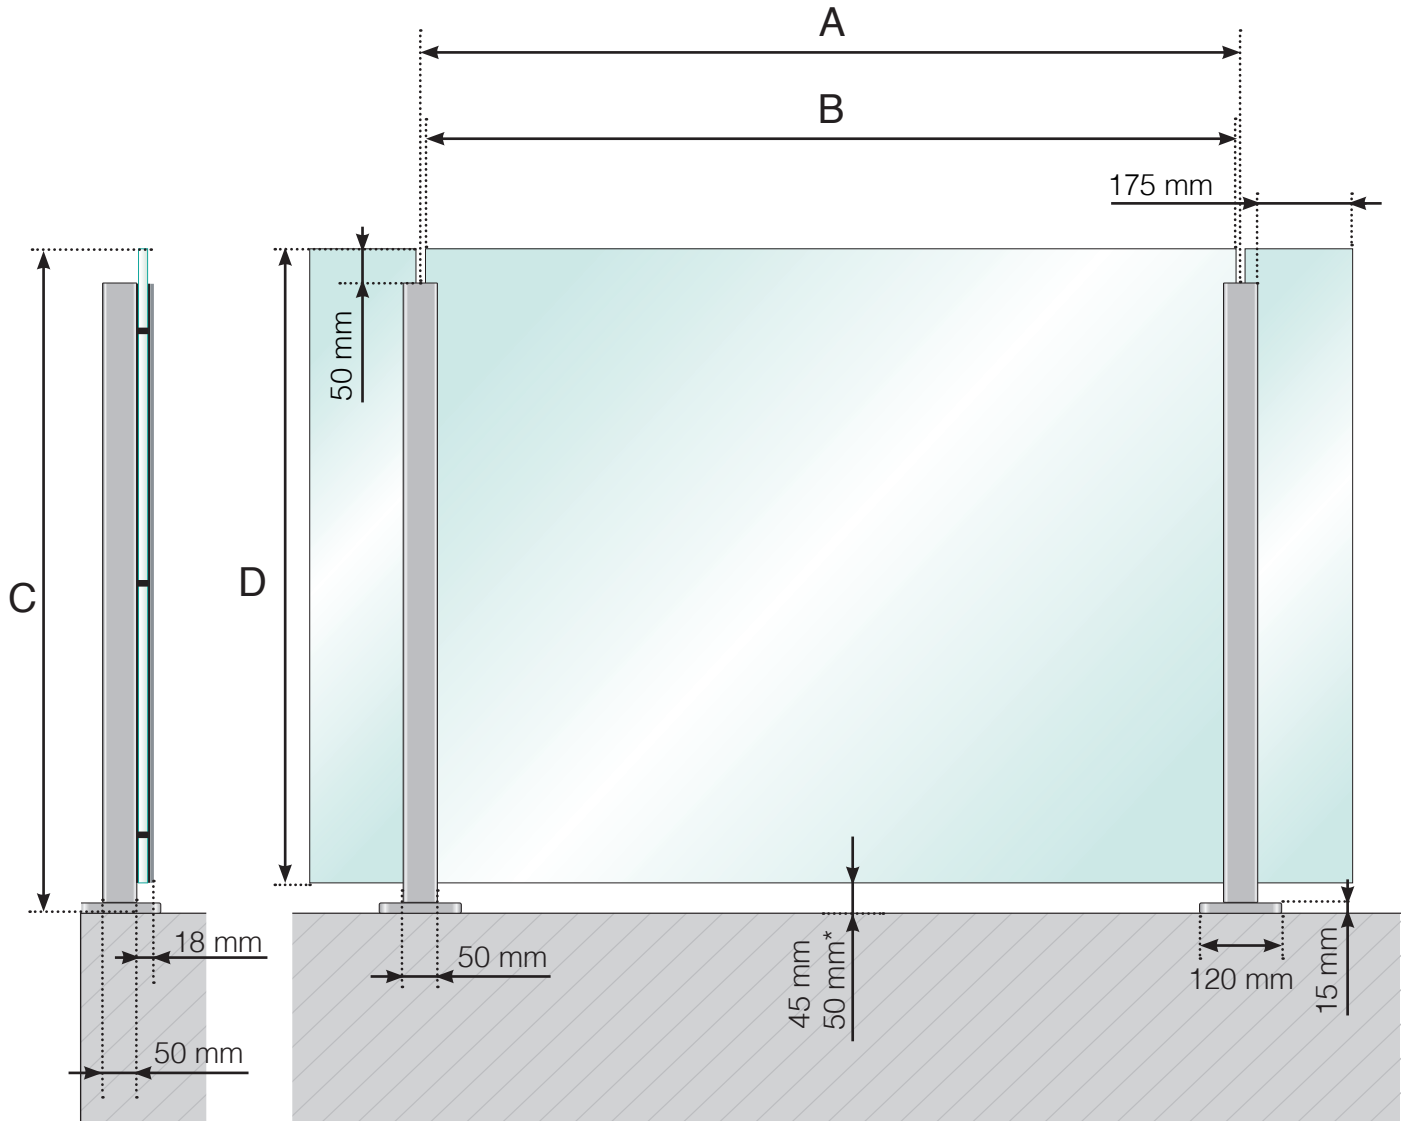

DETAILED MEASUREMENTS

ALUMINIUM RAILING WITH FOOT - STANDARD HEIGHT POST
INNER MOUNTED GLASS

A - The c/c dimensions of the posts depend on the length of the sides and number of sections

B - The width of the glass depends on the length of the sides and the number of sections

B - The width of the glass depends on the length of the sides and the number of sections

C - Total height of the railing

D - Glass height

* - Only when $A \geq 1300$ mm.

Please note that the drawings are not to scale

© Räckesbutiken Sweden AB - www.balustradestore.eu

2018-11-01 v.1.0

BALUSTRADESTORE.EU

DETAILED MEASUREMENTS

ALUMINIUM RAILING WITH FOOT - HIGH POST INNER MOUNTED GLASS

A - The c/c dimensions of the posts depend on the length of the sides and number of sections