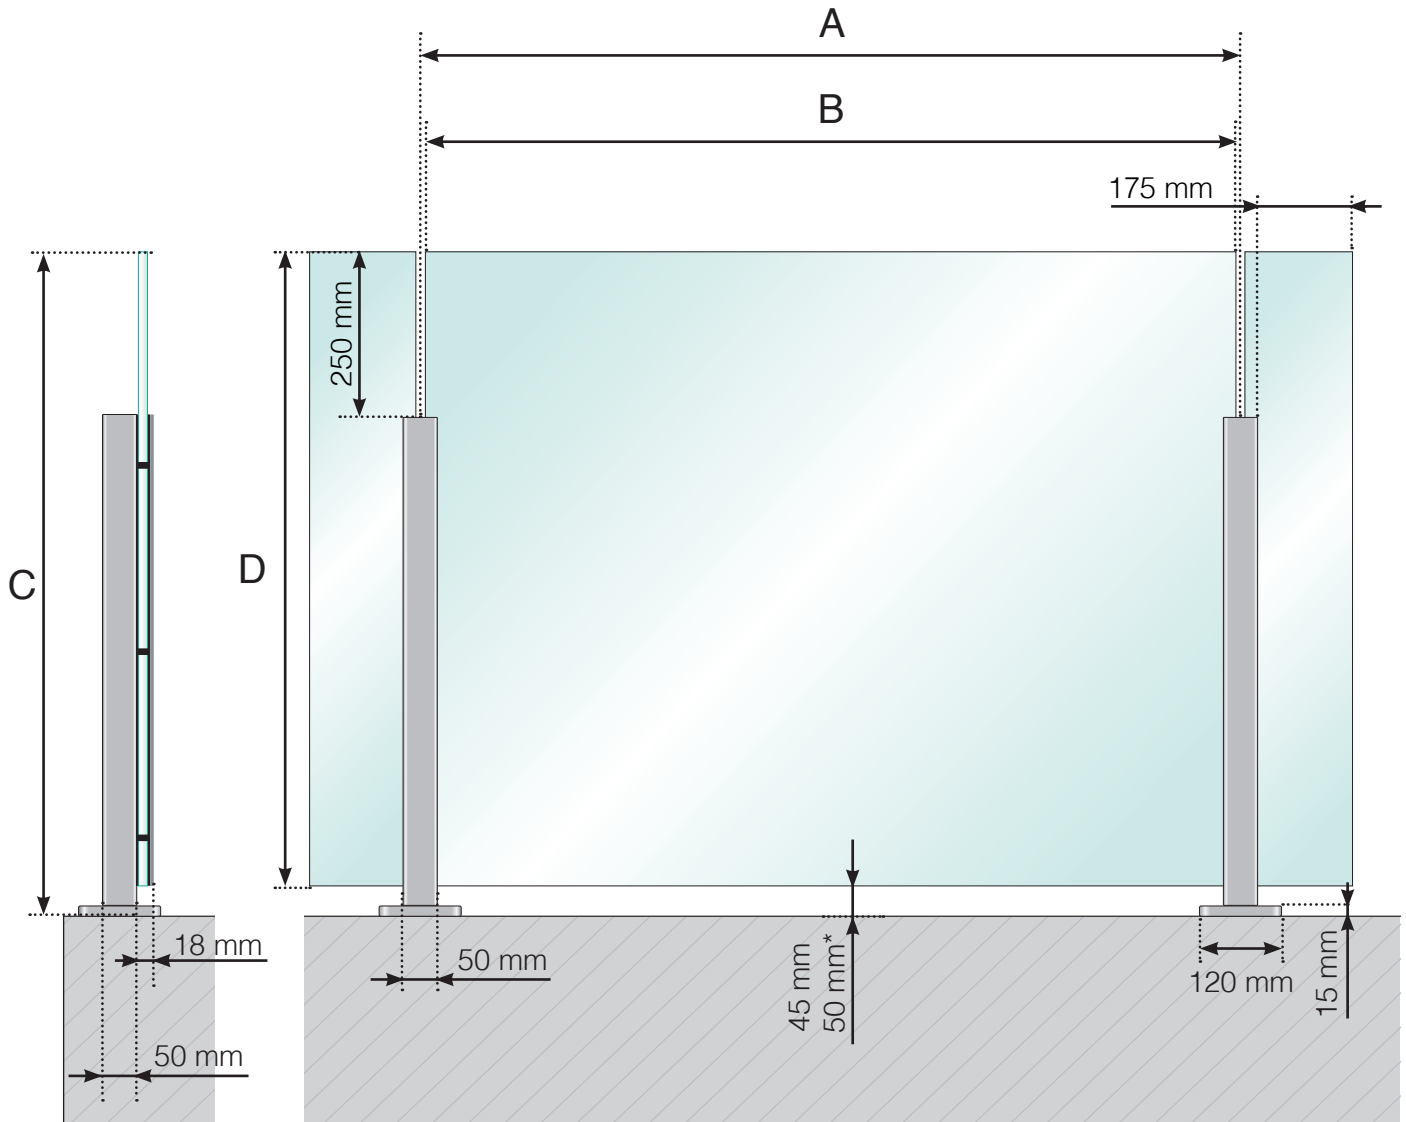

DETAILED MEASUREMENTS

ALUMINIUM RAILING WITH FOOT - STANDARD HEIGHT POST
INNER MOUNTED GLASS

A - The c/c dimensions of the posts depend on the length of the sides and number of sections

B - The width of the glass depends on the length of the sides and the number of sections

C - Total height of the railing

D - Glass height

* - Only when $A \geq 1300$ mm.

Please note that the drawings are not to scale

© Räckesbutiken Sweden AB - www.balustradestore.eu

2018-11-01 v.1.0

BALUSTRADESTORE.EU

DETAILED MEASUREMENTS

ALUMINIUM RAILING WITH FOOT - STANDARD HEIGHT POST
ALUMINIUM TRIM FOR GLASS - INNER MOUNTED GLASS

A - The c/c dimensions of the posts depend on the length of the sides and number of sections

B - The width of the glass depends on the length of the sides and the number of sections

C - Total height of the railing

D - Glass height

* - Only when $A \geq 1300$ mm.

Please note that the drawings are not to scale